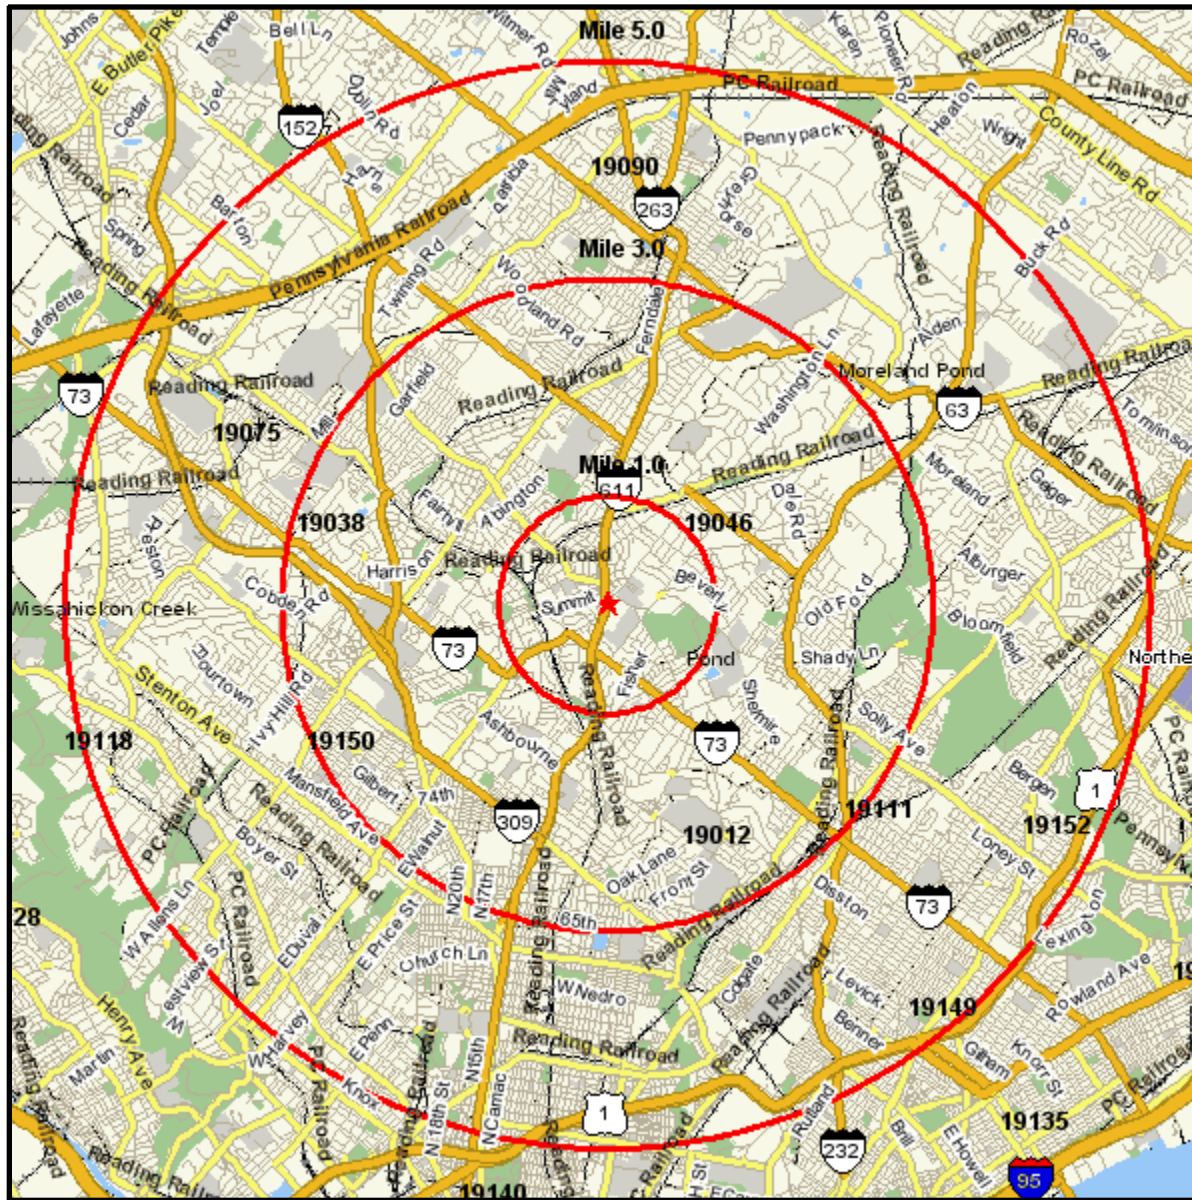

Area Map

Prepared For: Retail Market Answers, LLC

Order #: 967034385
Site: 01

104 YORK RD
JENKINTOWN, PA 19046-3233
Coord: 40.092973, -75.125121
Radius - See Appendix for Details

Area Map

Prepared For: Retail Market Answers, LLC

Order #: 967034385
Site: 01

Appendix: Area Listing

Area Name:

Type: Radius 1

Radius Definition:

104 YORK RD	Center Point:	40.092973	-75.125121
JENKINTOWN, PA 19046-3233	Circle/Band:	0.00 -	1.00

Area Name:

Type: Radius 2

Radius Definition:

104 YORK RD	Center Point:	40.092973	-75.125121
JENKINTOWN, PA 19046-3233	Circle/Band:	1.00 -	3.00

Area Name:

Type: Radius 3

Radius Definition:

104 YORK RD	Center Point:	40.092973	-75.125121
JENKINTOWN, PA 19046-3233	Circle/Band:	0.00 -	5.00